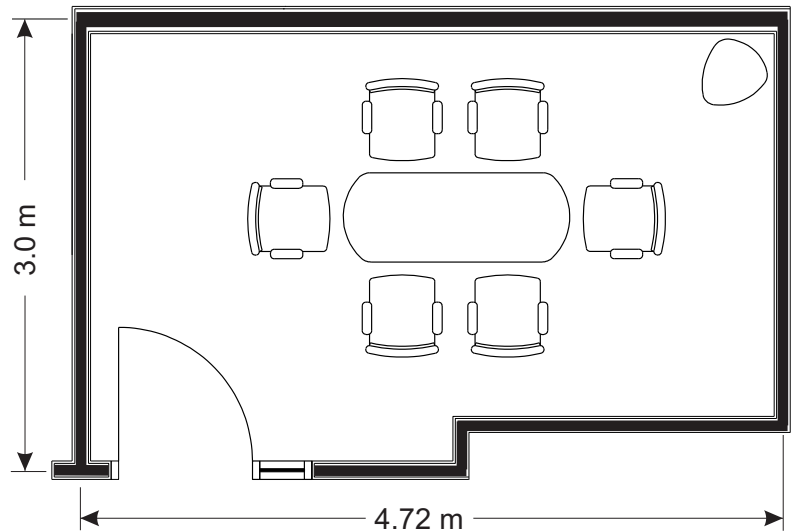

Bowesville Boardroom

Room #2435

Room Details

Seating capacity: 6 (boardroom style)

Audio:

- tele-conference sound station
- internet access

Rental fees:

\$ 100.00/half day

\$ 175.00/full day

Boardrooms / Salles de conférence

Level 2 / Niveau 2

Gate 16
Porte d'embarquement-16

Gate 17
Porte d'embarquement-17