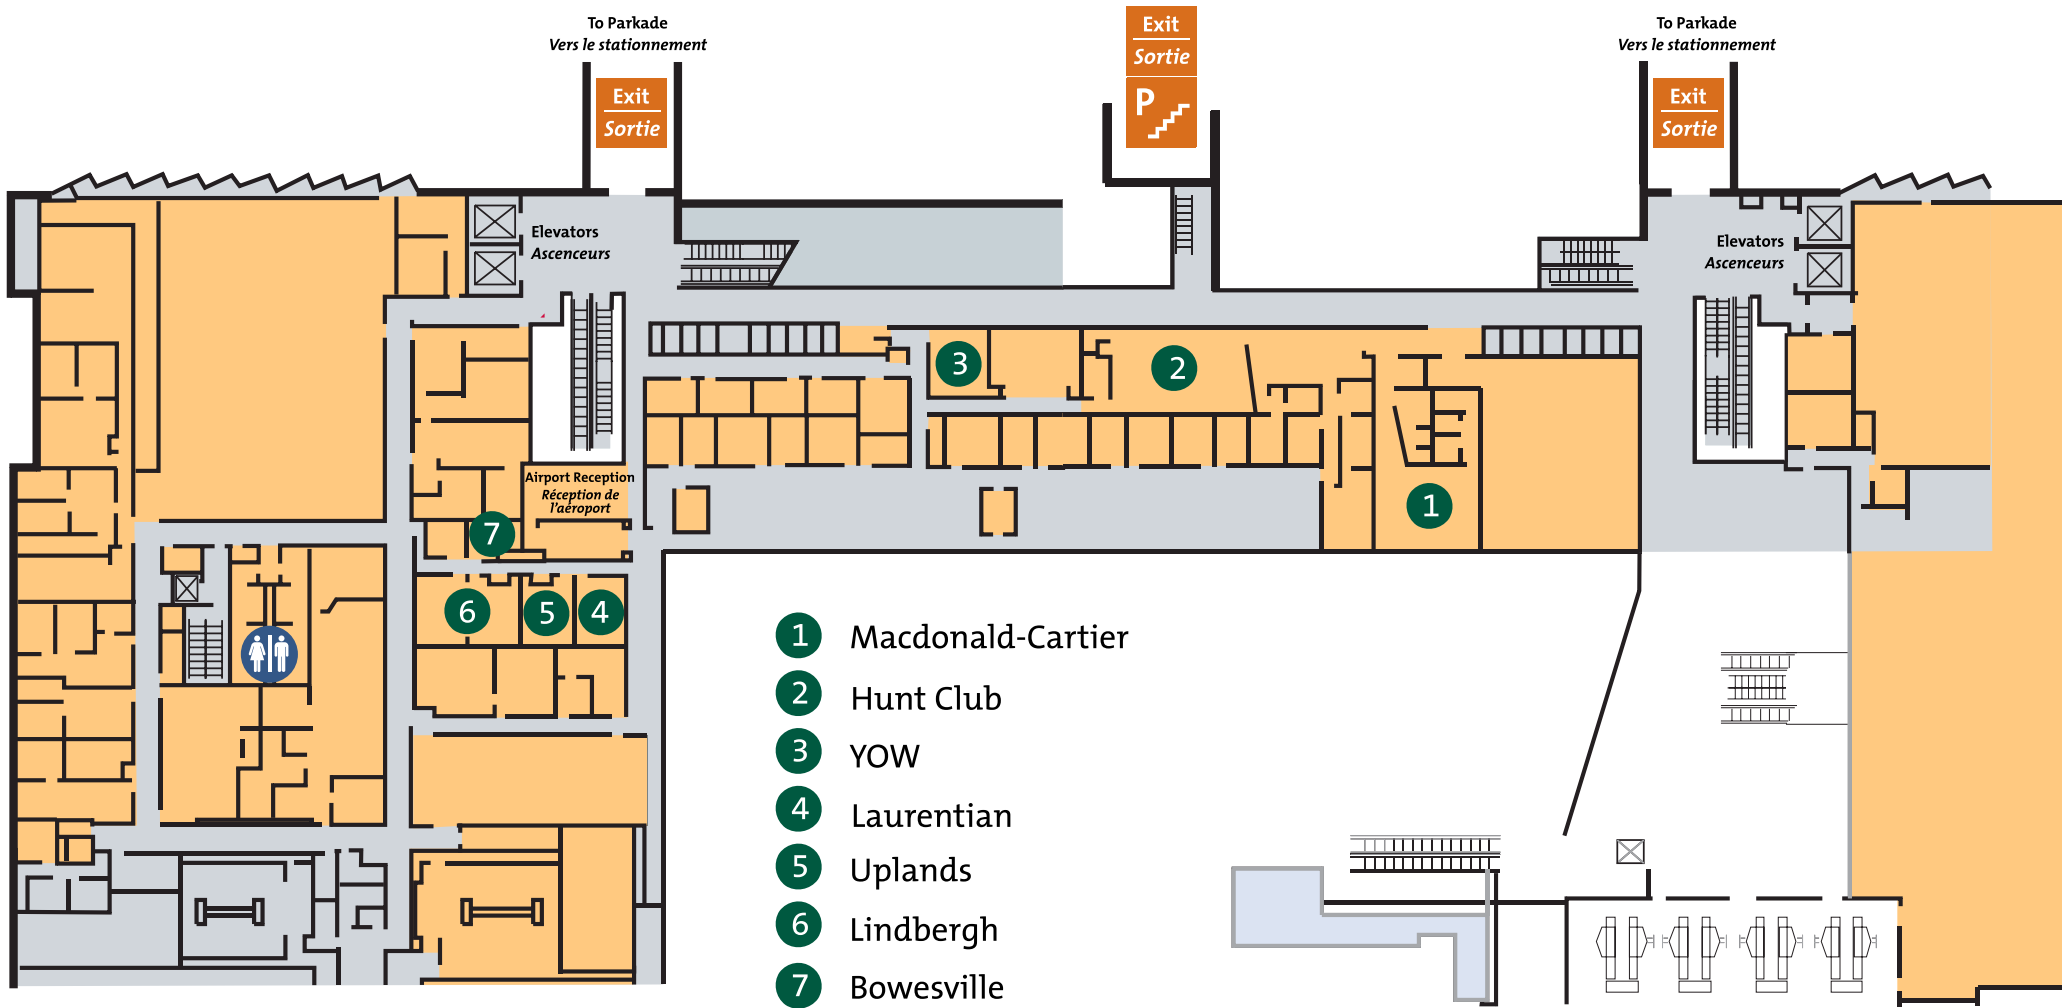

Bowesville Boardroom

Room #2435

Room Details

Seating capacity: 6 (boardroom style)

Audio:

- tele-conference sound station
- internet access

Rental fees:

\$ 100.00/half day

\$ 175.00/full day

Boardrooms / Salles de conférence

Level 2 / Niveau 2

Gate 16
Porte d'embarquement-16

Gate 17
Porte d'embarquement-17