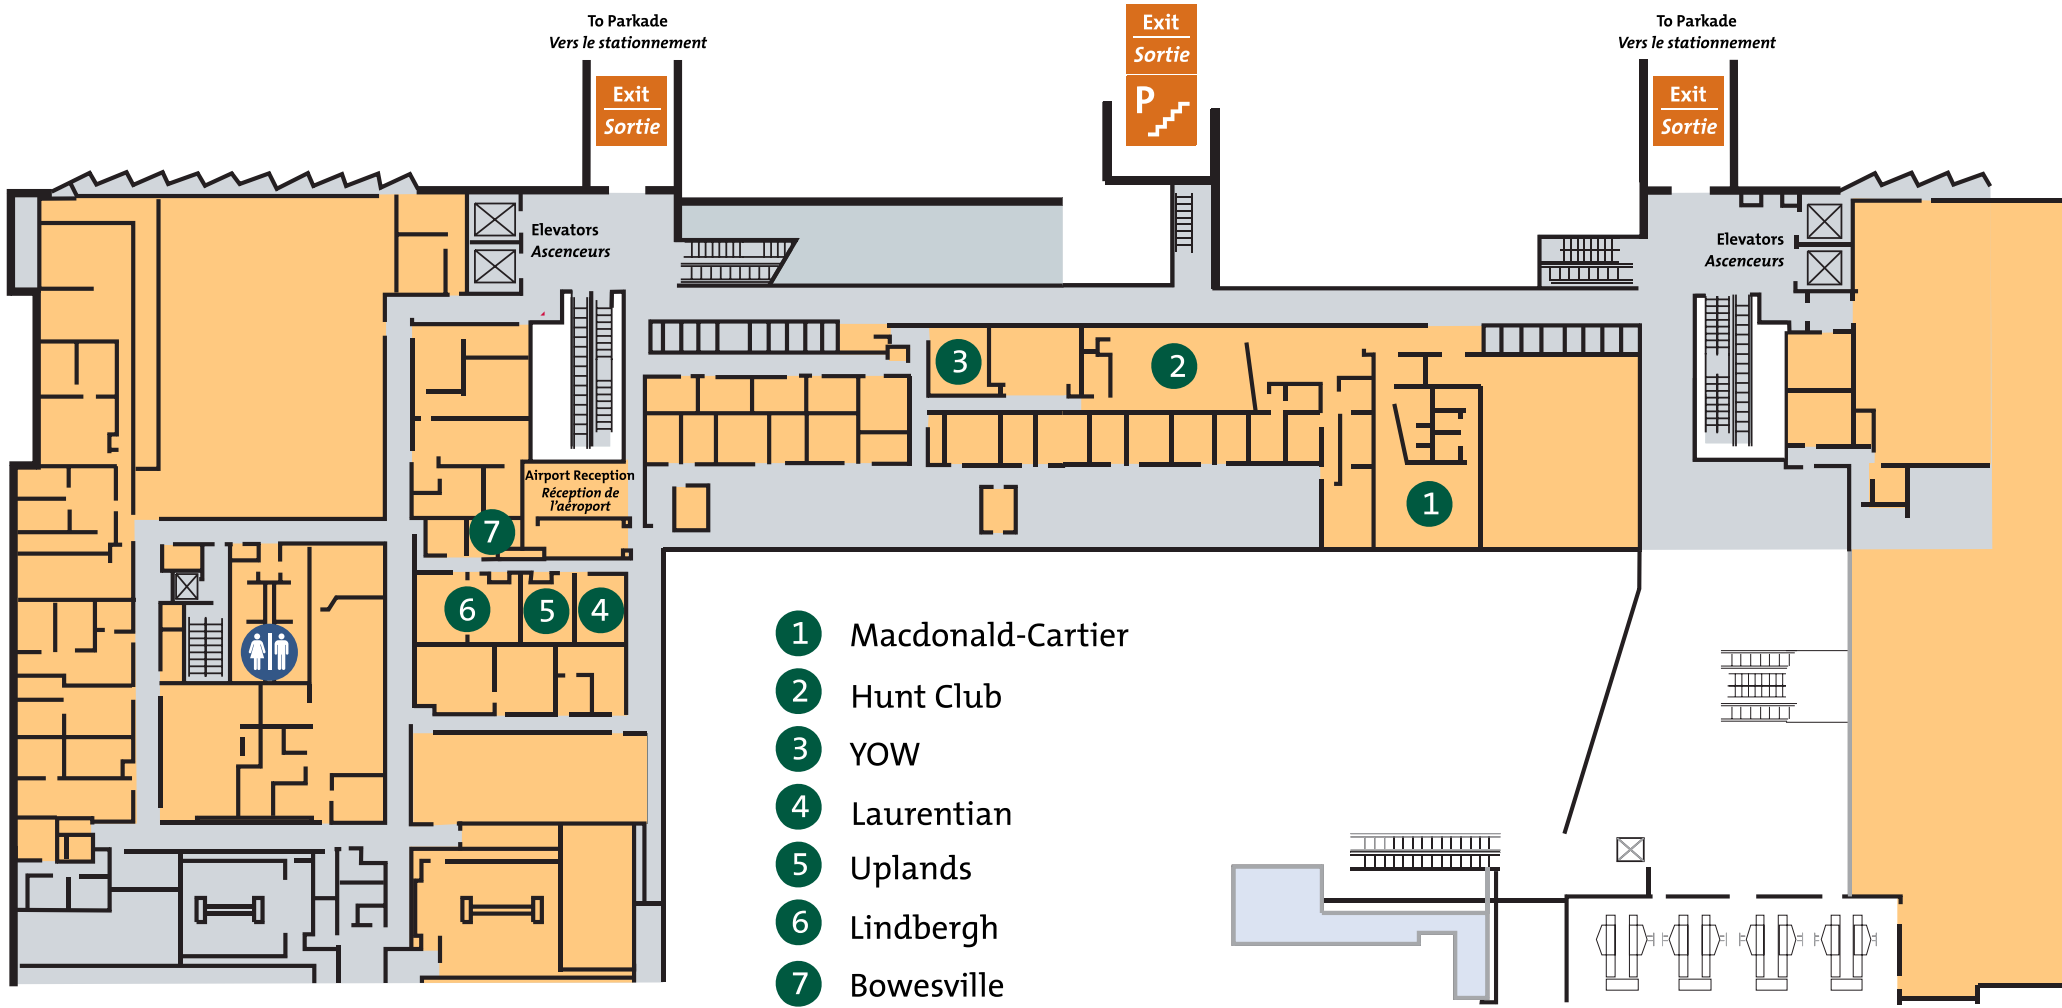

Lindbergh Boardroom

Room #2434

Room Details

Seating capacity: 20 (boardroom style)

Extra seating: 2 side chairs

Audio:

- tele-conference sound station
- TV/DVD/VHS
- internet access

Rental fees: \$ 100.00/half day
\$ 175.00/full day

LCD rental fees: \$ 50.00/half day
\$ 100.00/full day

Boardrooms / Salles de conférence

Level 2 / Niveau 2