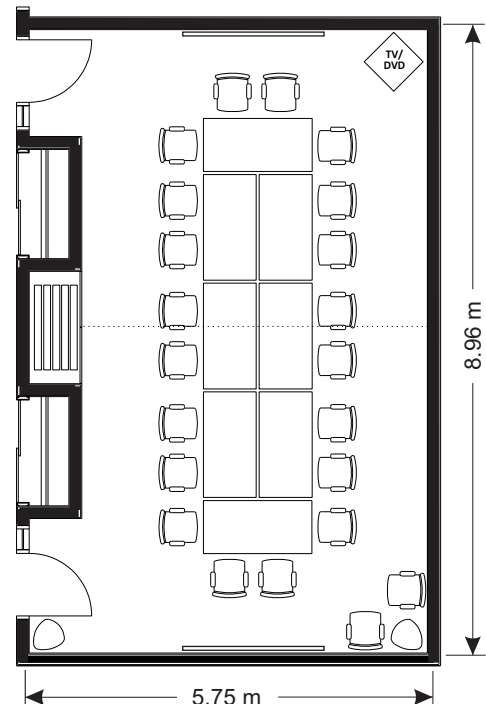

Lindbergh Boardroom

Room #2434

Room Details

Seating capacity: 20 (boardroom style)

Extra seating: 2 side chairs

Audio:

- tele-conference sound station
- TV/DVD/VHS
- internet access

Rental fees: $ 100.00/half day
$ 175.00/full day

LCD rental fees: $ 50.00/half day
$ 100.00/full day